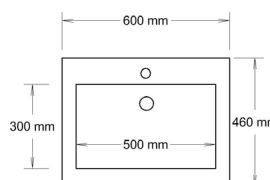

## Forward Bowl Basins

**Standard Forward Bowl Basin**

Size	Code
520mm x 430mm	FBBSAS

**Ellipse Forward Bowl Basin**

Size	Code
520mm x 415mm	EFBAS

**Corrida Forward Bowl Basin**

Size	Code
420mm Round	CORFB

**Cove Forward Bowl Basin**

Size	Code
460mm Square	COVFB

**Quay Forward Bowl Basin**

Size	Code
400mm x 420mm	QUAYFB

## Standard Bowl Basins

**Standard Drop in Basin**

Size	Code
520mm x 415mm	DIBAS

**Slimline Drop in Basin**

Size	Code
520mm x 390mm	SBAS

**Corrida Drop in Basin**

Size	Code
430mm round 35mm edge	COR35
430mm round 70mm edge	COR70
430mm round 120mm edge	COR120

**Cove Drop in Basin**

Size	Code
460mm Square 35mm edge	COV35
460mm Square 70mm edge	COV70

**Monaco Drop in Basin**

Size	Code
600mm x 460mm	MBAS

THE VANITY TOP SPECIALIST  
SOLID SURFACE FABRICATOR

See the complete range of Manooga products at  
[www.manooga.com.au](http://www.manooga.com.au)