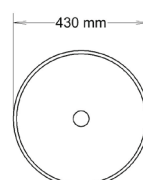

## Forward Bowl Basins

**Standard Forward Bowl Basin**

Size	Code
520mm x 430mm	FBBSAS

**Ellipse Forward Bowl Basin**

Size	Code
520mm x 415mm	EFBAS

**Corrida Forward Bowl Basin**

Size	Code
420mm Round	CORFB

**Cove Forward Bowl Basin**

Size	Code
460mm Square	COVFB

**Quay Forward Bowl Basin**

Size	Code
400mm x 420mm	QUAYFB

## Standard Bowl Basins

**Standard Drop in Basin**

Size	Code
520mm x 415mm	DIBAS

**Slimline Drop in Basin**

Size	Code
520mm x 390mm	SBAS

**Corrida Drop in Basin**

Size	Code
430mm round 35mm edge	COR35
430mm round 70mm edge	COR70
430mm round 120mm edge	COR120

**Cove Drop in Basin**

Size	Code
460mm Square 35mm edge	COV35
460mm Square 70mm edge	COV70

**Monaco Drop in Basin**

Size	Code
600mm x 460mm	MBAS

THE VANITY TOP SPECIALIST  
SOLID SURFACE FABRICATOR

See the complete range of Manooga products at  
[www.manooga.com.au](http://www.manooga.com.au)