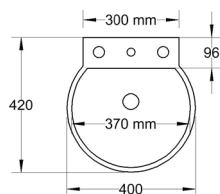

## Forward Bowl Basins

**Standard Forward Bowl Basin**

Size	Code
520mm x 430mm	FBBSAS

**Ellipse Forward Bowl Basin**

Size	Code
520mm x 415mm	EFBAS

**Corrida Forward Bowl Basin**

Size	Code
420mm Round	CORFB

**Cove Forward Bowl Basin**

Size	Code
460mm Square	COVFB

**Quay Forward Bowl Basin**

Size	Code
400mm x 420mm	QUAYFB

## Standard Bowl Basins

**Standard Drop in Basin**

Size	Code
520mm x 415mm	DIBAS

**Slimline Drop in Basin**

Size	Code
520mm x 390mm	SBAS

**Corrida Drop in Basin**

Size	Code
430mm round 35mm edge	COR35
430mm round 70mm edge	COR70
430mm round 120mm edge	COR120

**Cove Drop in Basin**

Size	Code
460mm Square 35mm edge	COV35
460mm Square 70mm edge	COV70

**Monaco Drop in Basin**

Size	Code
600mm x 460mm	MBAS

THE VANITY TOP SPECIALIST  
SOLID SURFACE FABRICATOR

See the complete range of Manooga products at  
[www.manooga.com.au](http://www.manooga.com.au)