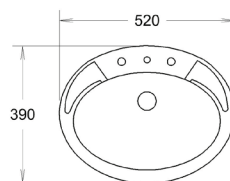

## Forward Bowl Basins

**Standard Forward Bowl Basin**

Size	Code
520mm x 430mm	FBBSAS

**Ellipse Forward Bowl Basin**

Size	Code
520mm x 415mm	EFBAS

**Corrida Forward Bowl Basin**

Size	Code
420mm Round	CORFB

**Cove Forward Bowl Basin**

Size	Code
460mm Square	COVFB

**Quay Forward Bowl Basin**

Size	Code
400mm x 420mm	QUAYFB

## Standard Bowl Basins

**Standard Drop in Basin**

Size	Code
520mm x 415mm	DIBAS

**Slimline Drop in Basin**

Size	Code
520mm x 390mm	SBAS

**Corrida Drop in Basin**

Size	Code
430mm round 35mm edge	COR35
430mm round 70mm edge	COR70
430mm round 120mm edge	COR120

**Cove Drop in Basin**

Size	Code
460mm Square 35mm edge	COV35
460mm Square 70mm edge	COV70

**Monaco Drop in Basin**

Size	Code
600mm x 460mm	MBAS

THE VANITY TOP SPECIALIST  
SOLID SURFACE FABRICATOR

See the complete range of Manooga products at  
[www.manooga.com.au](http://www.manooga.com.au)