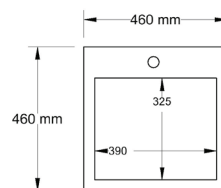

## Forward Bowl Basins

**Standard Forward Bowl Basin**

Size	Code
520mm x 430mm	FBBSAS

**Ellipse Forward Bowl Basin**

Size	Code
520mm x 415mm	EFBAS

**Corrida Forward Bowl Basin**

Size	Code
420mm Round	CORFB

**Cove Forward Bowl Basin**

Size	Code
460mm Square	COVFB

**Quay Forward Bowl Basin**

Size	Code
400mm x 420mm	QUAYFB

## Standard Bowl Basins

**Standard Drop in Basin**

Size	Code
520mm x 415mm	DIBAS

**Slimline Drop in Basin**

Size	Code
520mm x 390mm	SBAS

**Corrida Drop in Basin**

Size	Code
430mm round 35mm edge	COR35
430mm round 70mm edge	COR70
430mm round 120mm edge	COR120

**Cove Drop in Basin**

Size	Code
460mm Square 35mm edge	COV35
460mm Square 70mm edge	COV70

**Monaco Drop in Basin**

Size	Code
600mm x 460mm	MBAS

THE VANITY TOP SPECIALIST  
SOLID SURFACE FABRICATOR

See the complete range of Manooga products at  
[www.manooga.com.au](http://www.manooga.com.au)