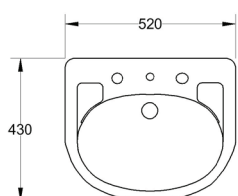

## Forward Bowl Basins

**Standard Forward Bowl Basin**

Size	Code
520mm x 430mm	FBBSAS

**Ellipse Forward Bowl Basin**

Size	Code
520mm x 415mm	EFBAS

**Corrida Forward Bowl Basin**

Size	Code
420mm Round	CORFB

**Cove Forward Bowl Basin**

Size	Code
460mm Square	COVFB

**Quay Forward Bowl Basin**

Size	Code
400mm x 420mm	QUAYFB

## Standard Bowl Basins

**Standard Drop in Basin**

Size	Code
520mm x 415mm	DIBAS

**Slimline Drop in Basin**

Size	Code
520mm x 390mm	SBAS

**Corrida Drop in Basin**

Size	Code
430mm round 35mm edge	COR35
430mm round 70mm edge	COR70
430mm round 120mm edge	COR120

**Cove Drop in Basin**

Size	Code
460mm Square 35mm edge	COV35
460mm Square 70mm edge	COV70

**Monaco Drop in Basin**

Size	Code
600mm x 460mm	MBAS

THE VANITY TOP SPECIALIST  
SOLID SURFACE FABRICATOR

See the complete range of Manooga products at  
[www.manooga.com.au](http://www.manooga.com.au)