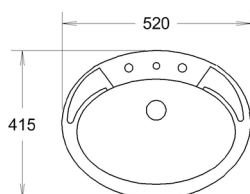

## Forward Bowl Basins

**Standard Forward Bowl Basin**

Size	Code
520mm x 430mm	FBBSAS

**Ellipse Forward Bowl Basin**

Size	Code
520mm x 415mm	EFBAS

**Corrida Forward Bowl Basin**

Size	Code
420mm Round	CORFB

**Cove Forward Bowl Basin**

Size	Code
460mm Square	COVFB

**Quay Forward Bowl Basin**

Size	Code
400mm x 420mm	QUAYFB

## Standard Bowl Basins

**Standard Drop in Basin**

Size	Code
520mm x 415mm	DIBAS

**Slimline Drop in Basin**

Size	Code
520mm x 390mm	SBAS

**Corrida Drop in Basin**

Size	Code
430mm round 35mm edge	COR35
430mm round 70mm edge	COR70
430mm round 120mm edge	COR120

**Cove Drop in Basin**

Size	Code
460mm Square 35mm edge	COV35
460mm Square 70mm edge	COV70

**Monaco Drop in Basin**

Size	Code
600mm x 460mm	MBAS

THE VANITY TOP SPECIALIST  
SOLID SURFACE FABRICATOR

See the complete range of Manooga products at  
[www.manooga.com.au](http://www.manooga.com.au)