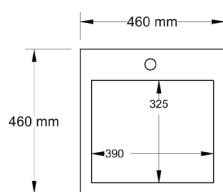

## Forward Bowl Basins

**Standard Forward Bowl Basin**

Size	Code
520mm x 430mm	FBBSAS

**Ellipse Forward Bowl Basin**

Size	Code
520mm x 415mm	EFBAS

**Corrida Forward Bowl Basin**

Size	Code
420mm Round	CORFB

**Cove Forward Bowl Basin**

Size	Code
460mm Square	COVFB

**Quay Forward Bowl Basin**

Size	Code
400mm x 420mm	QUAYFB

## Standard Bowl Basins

**Standard Drop in Basin**

Size	Code
520mm x 415mm	DIBAS

**Slimline Drop in Basin**

Size	Code
520mm x 390mm	SBAS

**Corrida Drop in Basin**

Size	Code
430mm round 35mm edge	COR35
430mm round 70mm edge	COR70
430mm round 120mm edge	COR120

**Cove Drop in Basin**

Size	Code
460mm Square 35mm edge	COV35
460mm Square 70mm edge	COV70

**Monaco Drop in Basin**

Size	Code
600mm x 460mm	MBAS

THE VANITY TOP SPECIALIST  
SOLID SURFACE FABRICATOR

See the complete range of Manooga products at  
[www.manooga.com.au](http://www.manooga.com.au)