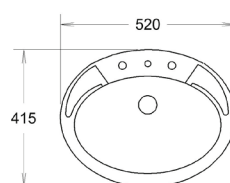

## Forward Bowl Basins

**Standard Forward Bowl Basin**

Size	Code
520mm x 430mm	FBBSAS

**Ellipse Forward Bowl Basin**

Size	Code
520mm x 415mm	EFBAS

**Corrida Forward Bowl Basin**

Size	Code
420mm Round	CORFB

**Cove Forward Bowl Basin**

Size	Code
460mm Square	COVFB

**Quay Forward Bowl Basin**

Size	Code
400mm x 420mm	QUAYFB

## Standard Bowl Basins

**Standard Drop in Basin**

Size	Code
520mm x 415mm	DIBAS

**Slimline Drop in Basin**

Size	Code
520mm x 390mm	SBAS

**Corrida Drop in Basin**

Size	Code
430mm round 35mm edge	COR35
430mm round 70mm edge	COR70
430mm round 120mm edge	COR120

**Cove Drop in Basin**

Size	Code
460mm Square 35mm edge	COV35
460mm Square 70mm edge	COV70

**Monaco Drop in Basin**

Size	Code
600mm x 460mm	MBAS

THE VANITY TOP SPECIALIST  
SOLID SURFACE FABRICATOR

See the complete range of Manooga products at  
[www.manooga.com.au](http://www.manooga.com.au)